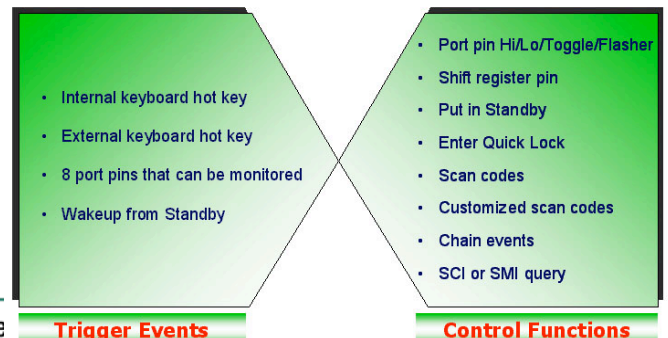

Any Trigger Event can be mapped to any control function

Insyde Software
4F, No. 137, Chien Kuo N. Rd. Sec. 2, Taipei, Taiwan
Tel: +886-2-2506-1289 Fax: +886-2-2506-7287
Insyde Software—USA
1800 West Park Drive, Westborough, MA 01581
Tel: (508) 366-7800 Fax: (508) 366-0500

WWW.insydesw.com • getinfo@insydesw.com

Insyde Software Corp. All right reserved. The contents of this document is subject to change without notice. All other trademarks or tradenames are property of their respective holders.

Insyde Software • WWW.INSYDESW.COM