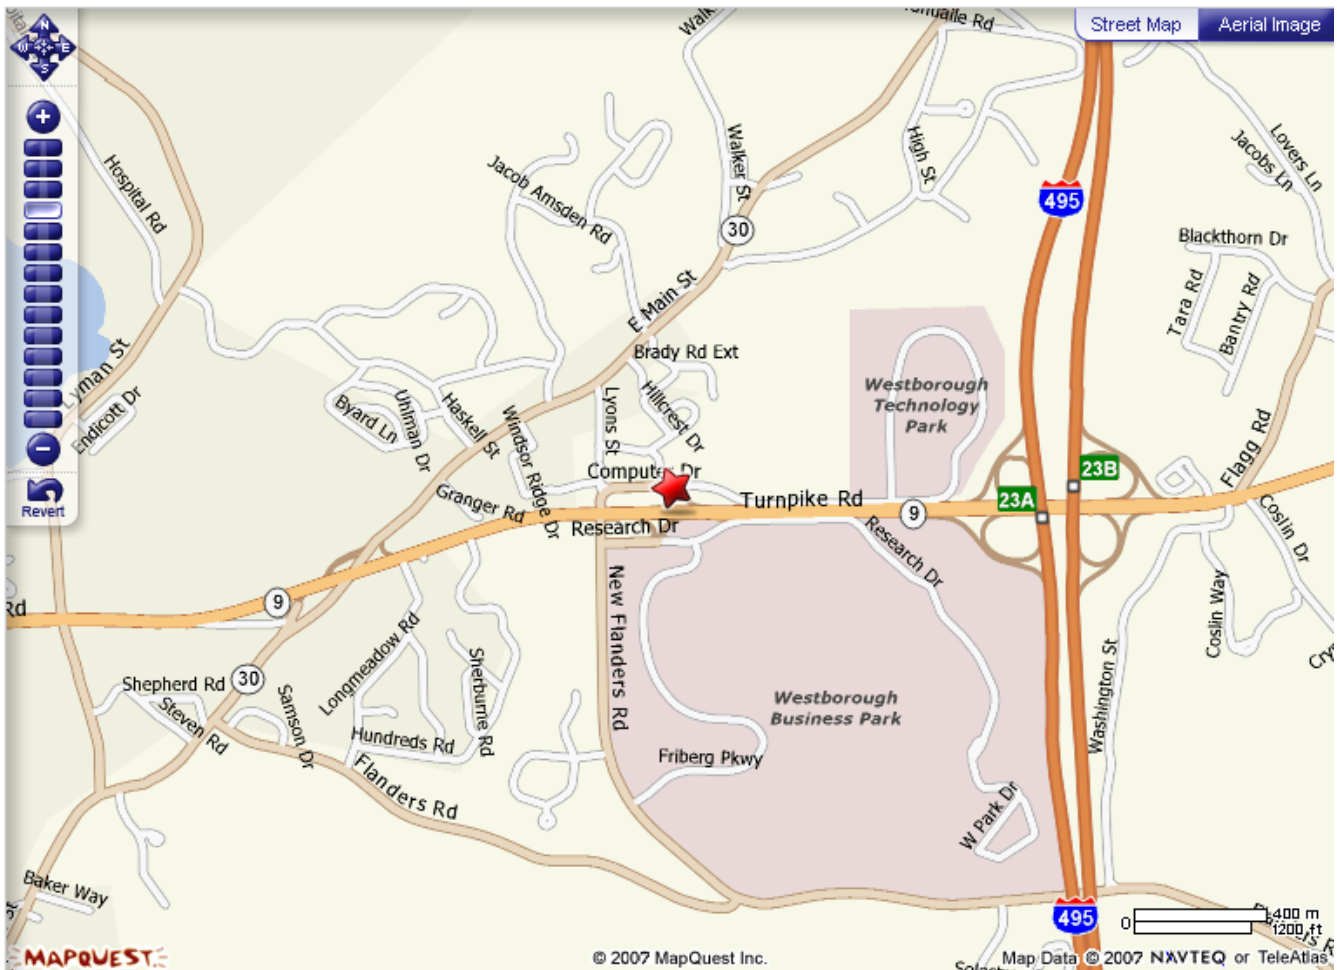

# Map

## From Logan Airport/Boston

**Approximate Travel Time: 45 minutes**

**Tolls: \$4:**

1.  When exiting Logan Airport, take the Ted Williams Tunnel and follow signs for the Mass Turnpike/I90 Westbound

2.  Merge onto I-90 W / MASS PIKE / MASSACHUSETTS TURNPIKE (Portions toll).

3.  Merge onto I-495 N via EXIT #11A toward MARLBOROUGH / N.H.-MAINE.

4.  Merge onto MA-9 W / TURNPIKE RD via EXIT #23B toward WORCESTER. Continue on Route 9 W. / TURNPIKE RD for approximately ½ mile.
5.  Turn SLIGHT RIGHT onto ramp for COMPUTER DR.
6.  Keep LEFT at the fork to go on COMPUTER DR.
7.  End at **1400 Computer Dr**, Westborough, MA 01581-1760

**From Points North:**

1.  Start out going I-495 SOUTH
2.  Merge onto MA-9 W / TURNPIKE RD via EXIT #23B toward WORCESTER. Continue on Route 9 W. / TURNPIKE RD for approximately ½ mile.
3.  for COMPUTER DR/RESEARCH DR. Turn SLIGHT RIGHT onto ramp.
4.  Keep LEFT at the fork to go on COMPUTER DR.
5.  End at **1400 Computer Dr**, Westborough, MA 01581-1760